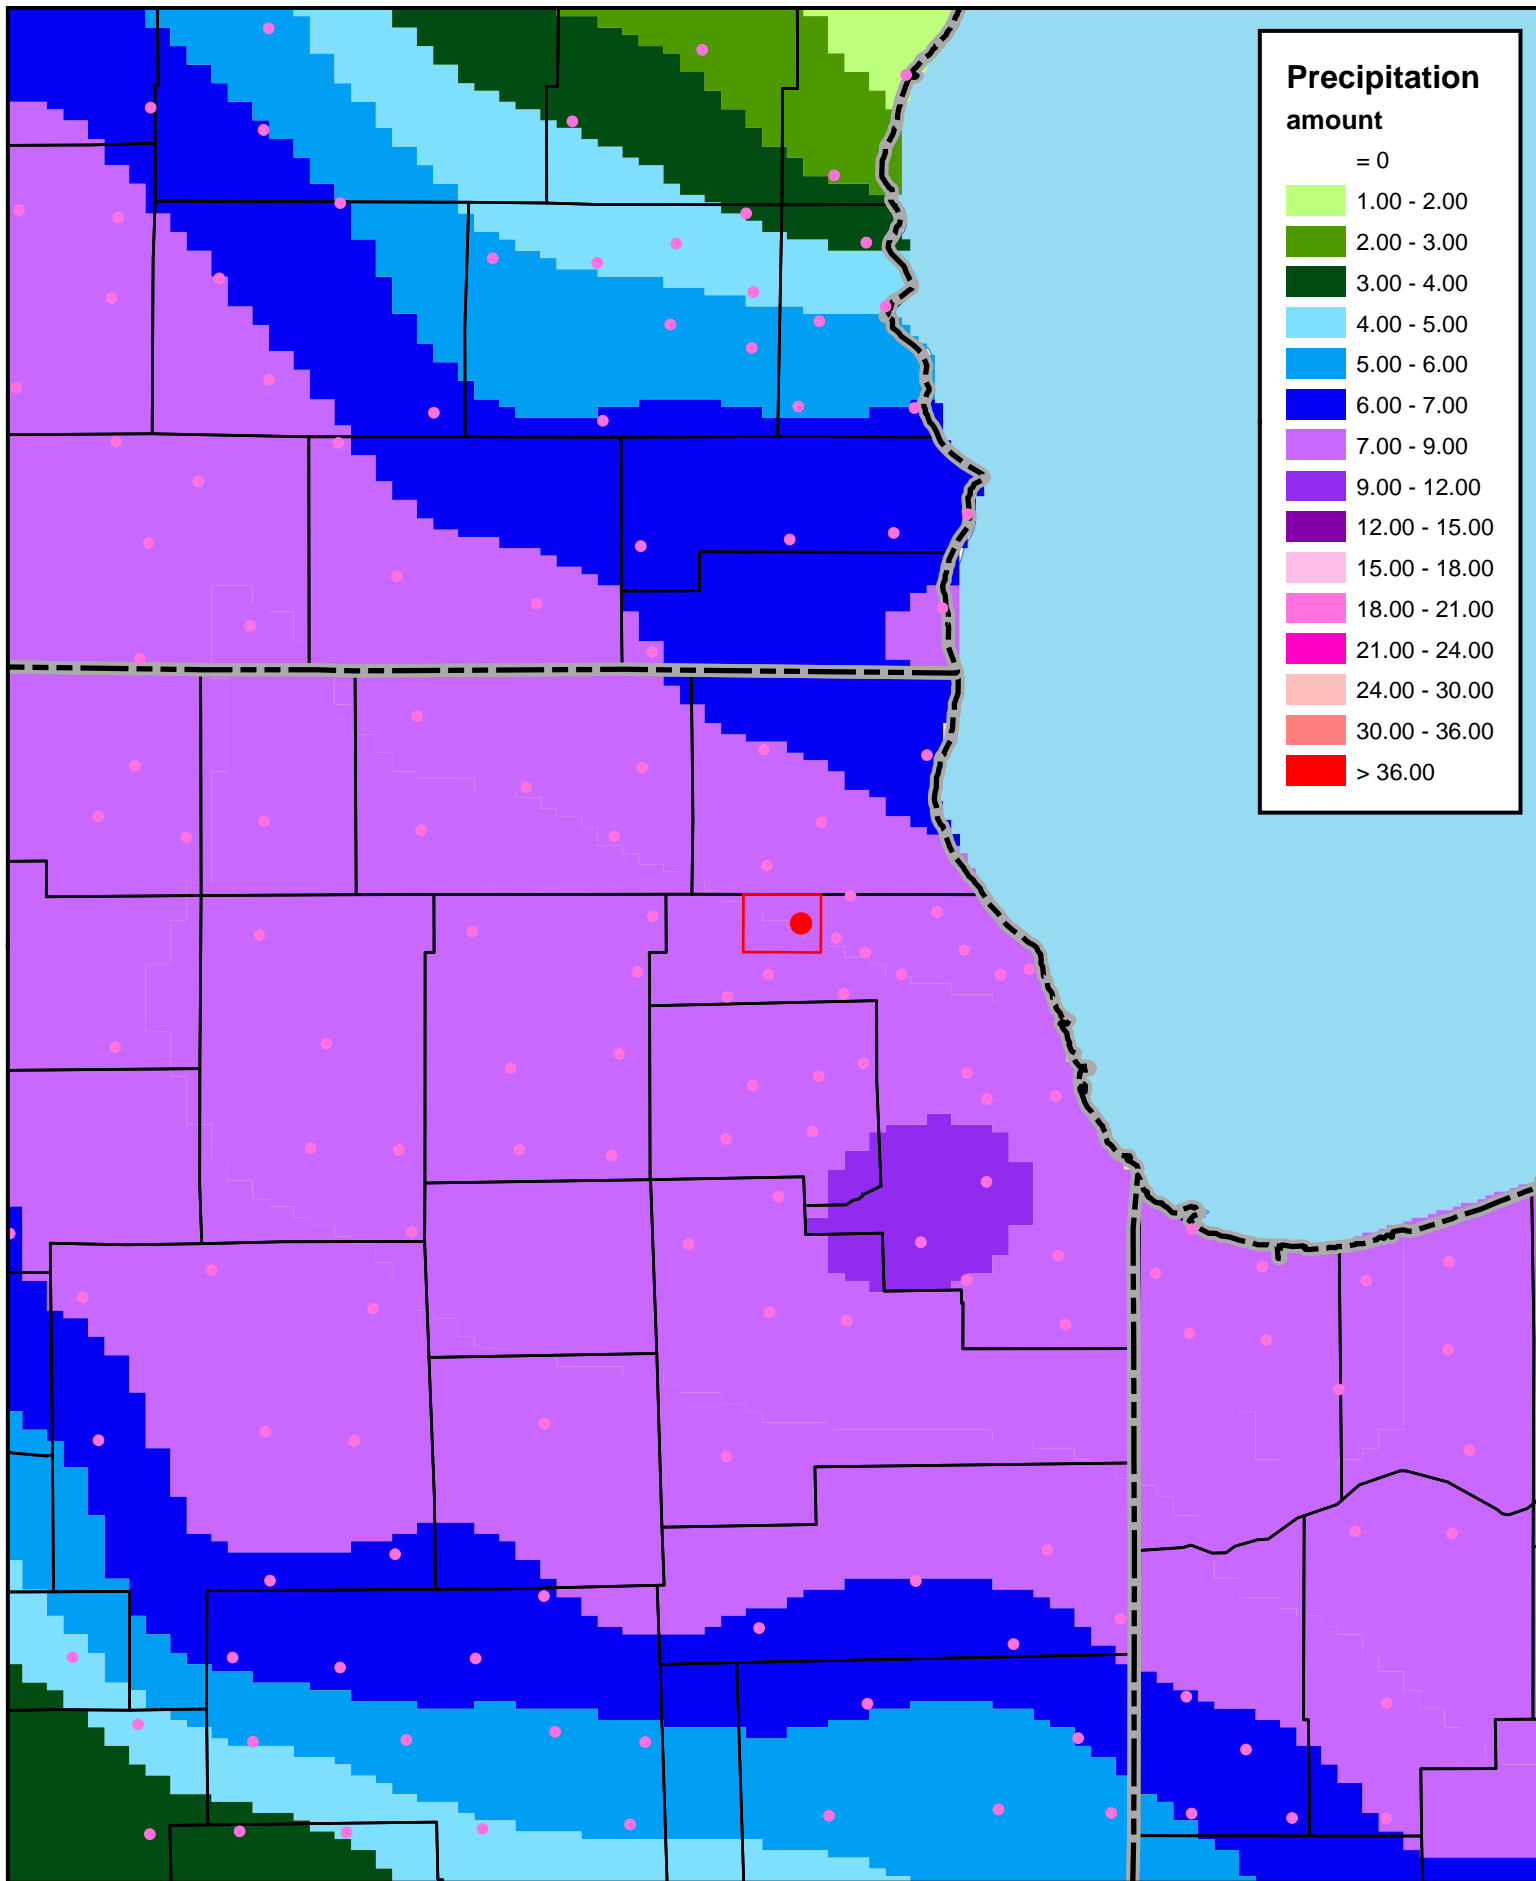

SNOWFALL - MAR05, 2013

Duration: 13Z (700 am CST) Mar 05, 2013 to 13Z (700 am CST) Mar 06, 2013

Palatine Township Road District
John D. Powers - Hwy. Commissioner
530 North Smith Street Palatine, IL 60067 p. 847.358.6336