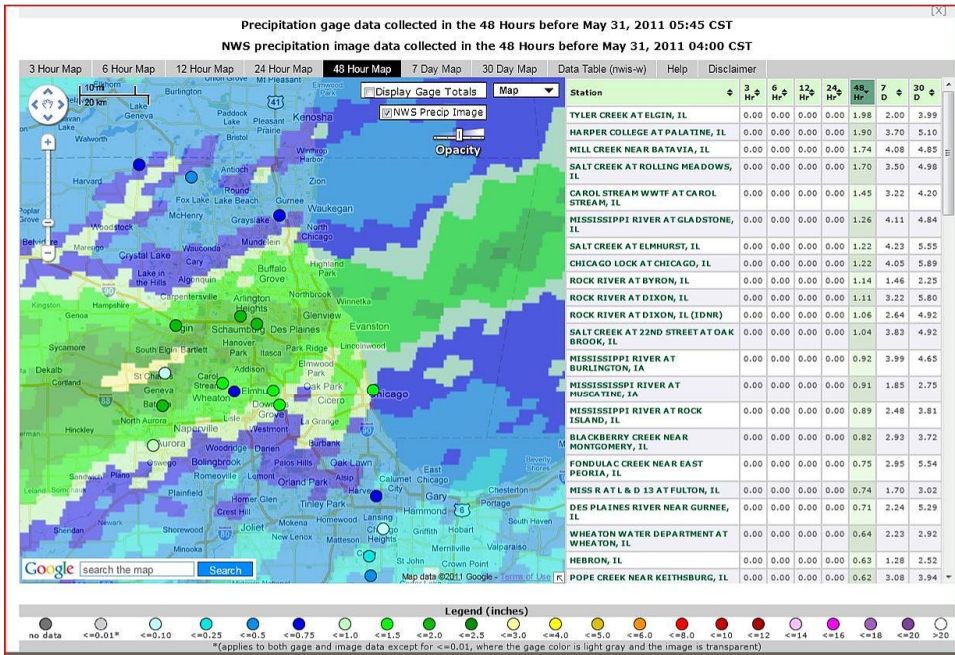

Chicago, IL (LOT): 5/30/2011 1-Day Observed Precipitation  
Valid at 5/30/2011 1200 UTC- Created 5/30/11 23:41 UTC

Mean Areal Precipitation  
24 hour total ending 12Z, May 30, 2011