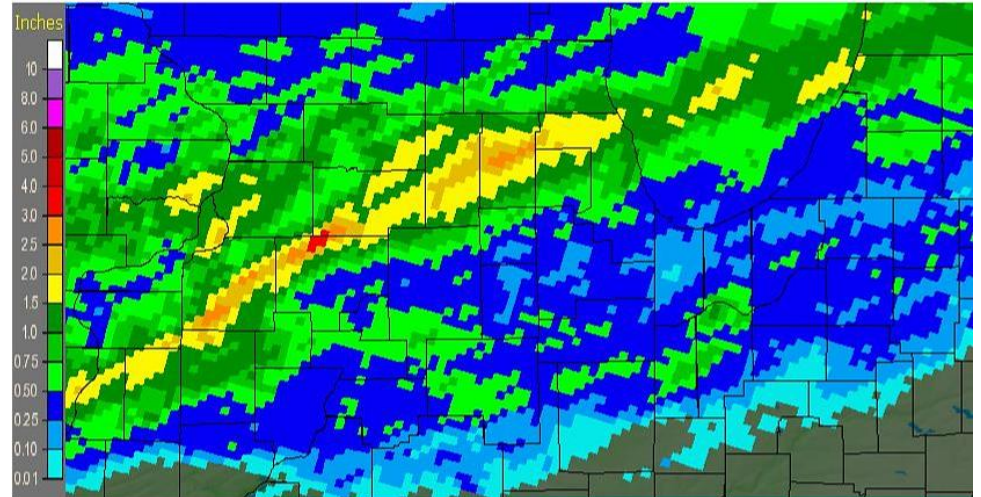

Chicago, IL (LOT): 5/30/2011 1-Day Observed Precipitation  
Valid at 5/30/2011 1200 UTC- Created 5/30/11 23:41 UTC

Mean Areal Precipitation  
24 hour total ending 12Z, May 30, 2011